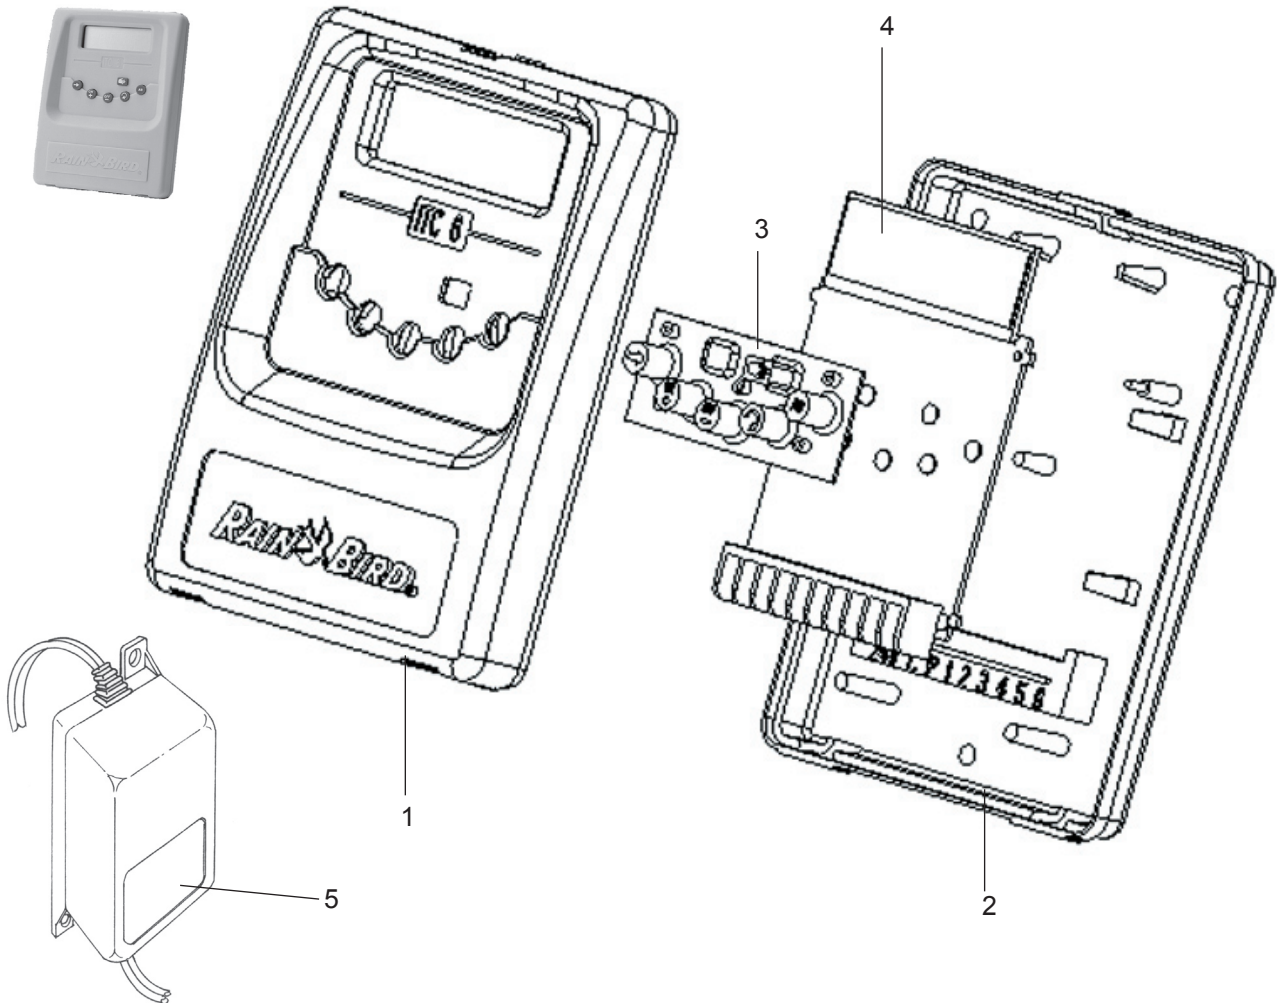

ELECTRONIC CONTROLLER
 ITC SERIES
 ITC 2 / 4 / 6 (Version 2000)

Ref. No. : 722E

Date : 10/2010

Page : 1 of 1

Ref.	Part Description	Part Numbers
1	ITC Front Cabinet	
	ITC 2	71-P51144
	ITC 4	71-P51145
	ITC 6.....	71-P51146
2	ITC Rear Cabinet.....	71-P51073
3	ITC Keypad.....	71-P50638
4	PWB Assembly	
	ITC 2 PWB Assy.....	71-P50639
	ITC 4 PWB Assy.....	71-P50640
	ITC 6 PWB Assy	71-P50641
5	ITC HW 823V Transformer 50 Hz.....	71-P50642